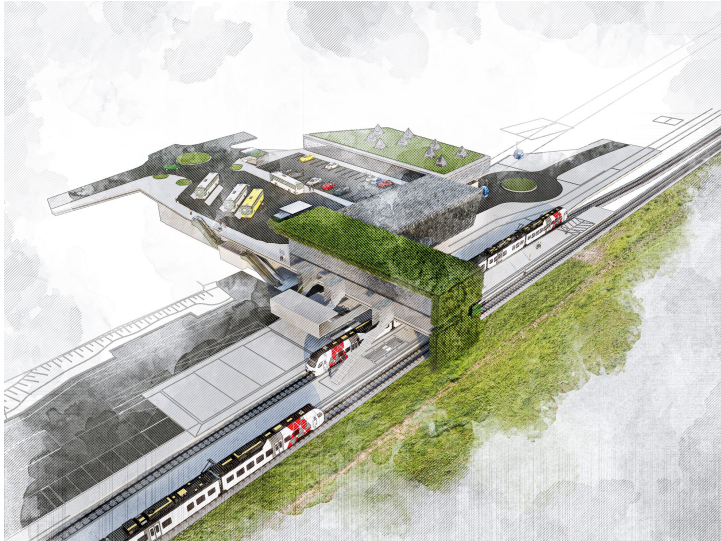

Mühlbach modern II

Gallery

Info

Category
City Planning, Cable Car,
Infrastructure/Traffic

Copyright
driendl*architects ZT GmbH

City
Mühlbach

Period
2020-

Type
direct