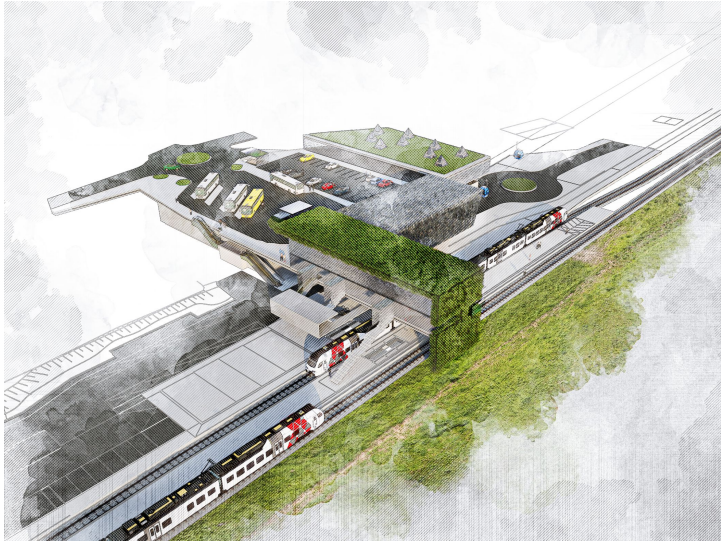

# Mühlbach modern II

Gallery

Info

Category  
City Planning, Cable Car,  
Infrastructure/Traffic

Copyright  
driendl\*architects ZT GmbH

City  
Mühlbach

Period  
2020-

Type  
direct