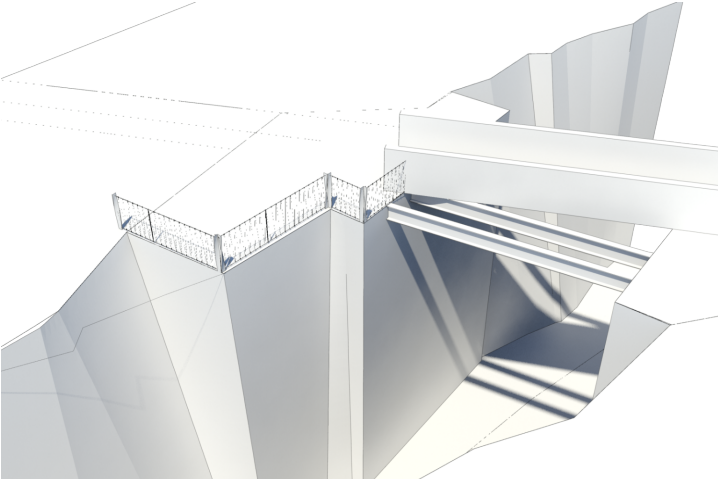

Path through the mountain

Gallery

Info

Category
Museum/Exhibition, Landmark

Team
bridge design: Hans Schabus

Copyright
driendl*architects ZT GmbH

City
St. Margarethen

Commissioner
F. E. Familien-Privatstiftung
Eisenstadt