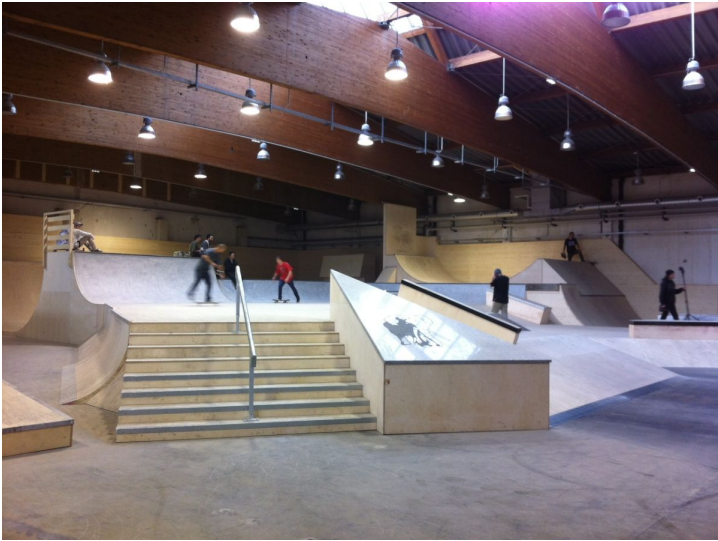

Skate hall

Info

Category
Sports/Leisure

Copyright
driendl*architects ZT GmbH

City
Innsbruck

Commissioner
IIG

Period
2011

Type
direct