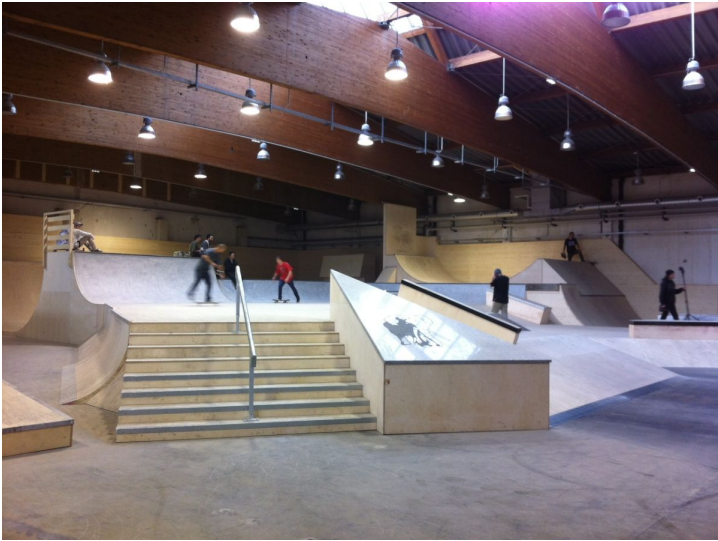

# Skate hall

Info

Category  
Sports/Leisure

Copyright  
driendl\*architects ZT GmbH

City  
Innsbruck

Commissioner  
IIG

Period  
2011

Type  
direct