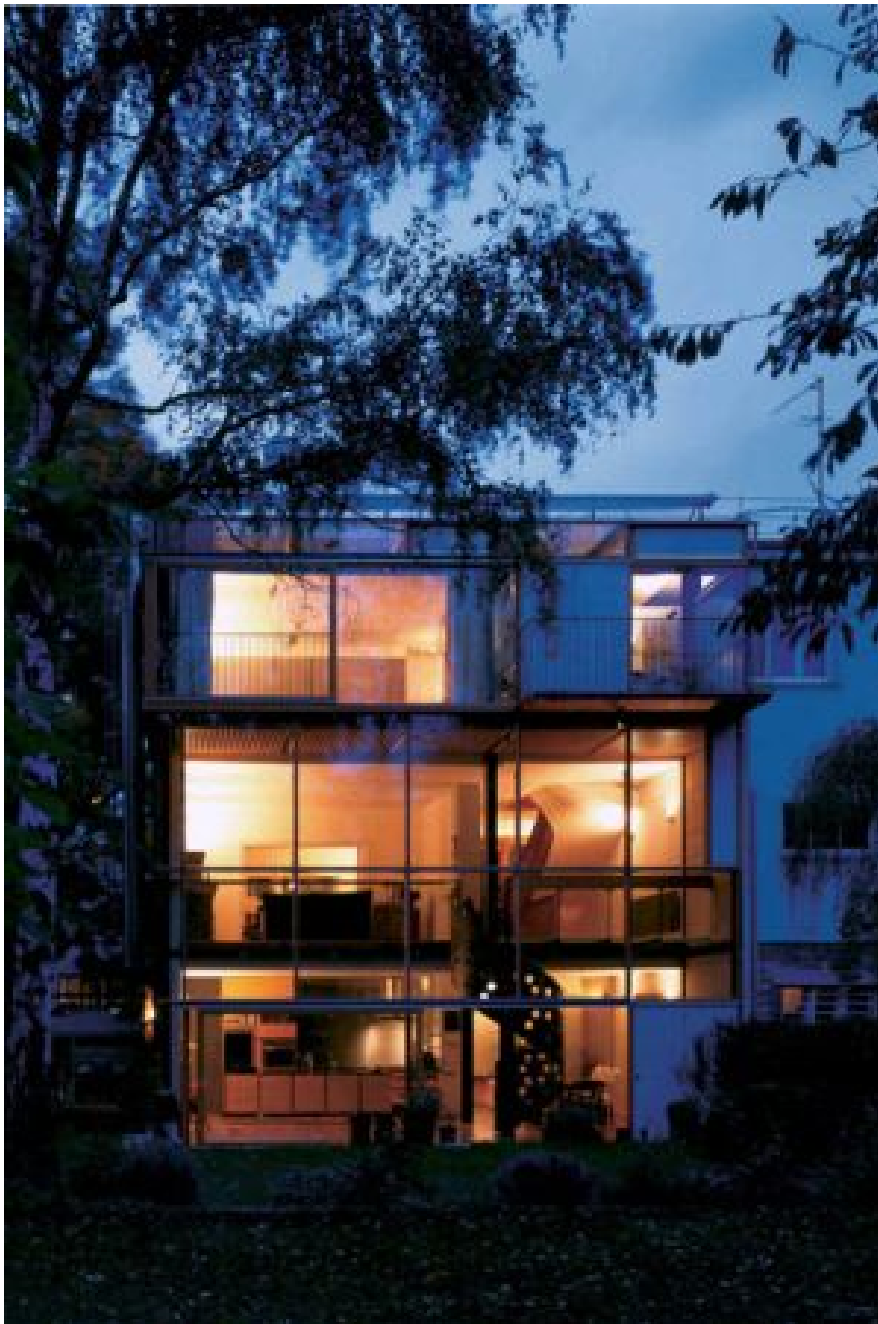

# Solar Cube

Gallery

How can old and new substance complement each other to create highest quality of living?

## Solution

The house was designed by a Loos-student, so the old structure should be preserved and missing parts, like communication with the outside, should be completed with new, modern structures. For this it was necessary to open the building towards the garden with a glassed cube. Inside a spiralled stairway connects the floors.