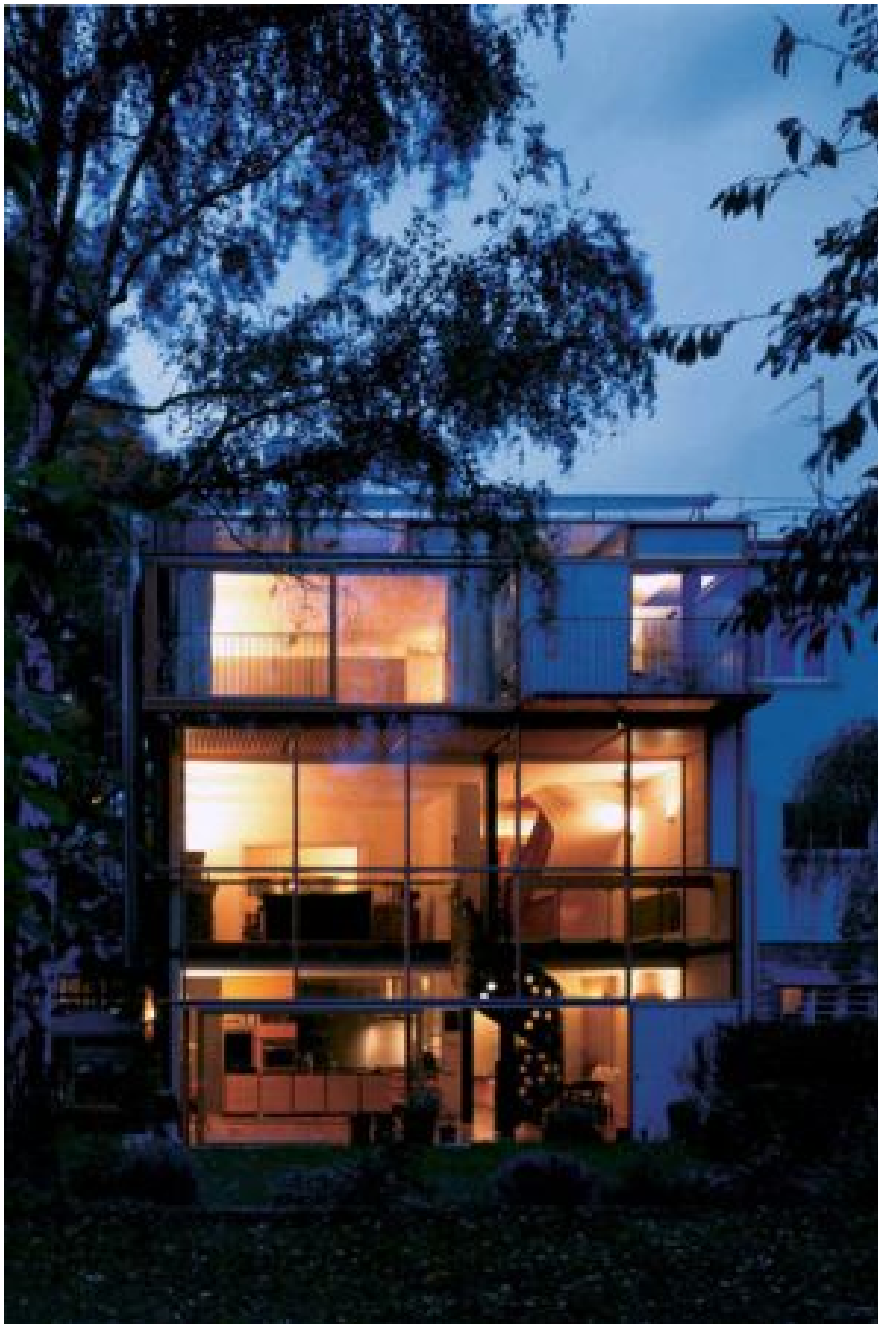

Solar Cube

Gallery

How can old and new substance complement each other to create highest quality of living?

Solution

The house was designed by a Loos-student, so the old structure should be preserved and missing parts, like communication with the outside, should be completed with new, modern structures. For this it was necessary to open the building towards the garden with a glassed cube. Inside a spiralled stairway connects the floors.