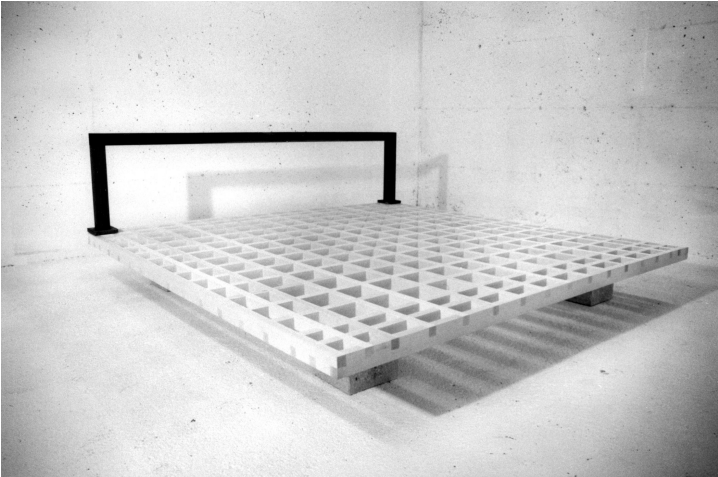

# Sparta

Info

Category  
Interior

Copyright  
driendl\*architects ZT GmbH

Commissioner  
d\*a

Period  
1997

Type  
self-initiative

Status  
built