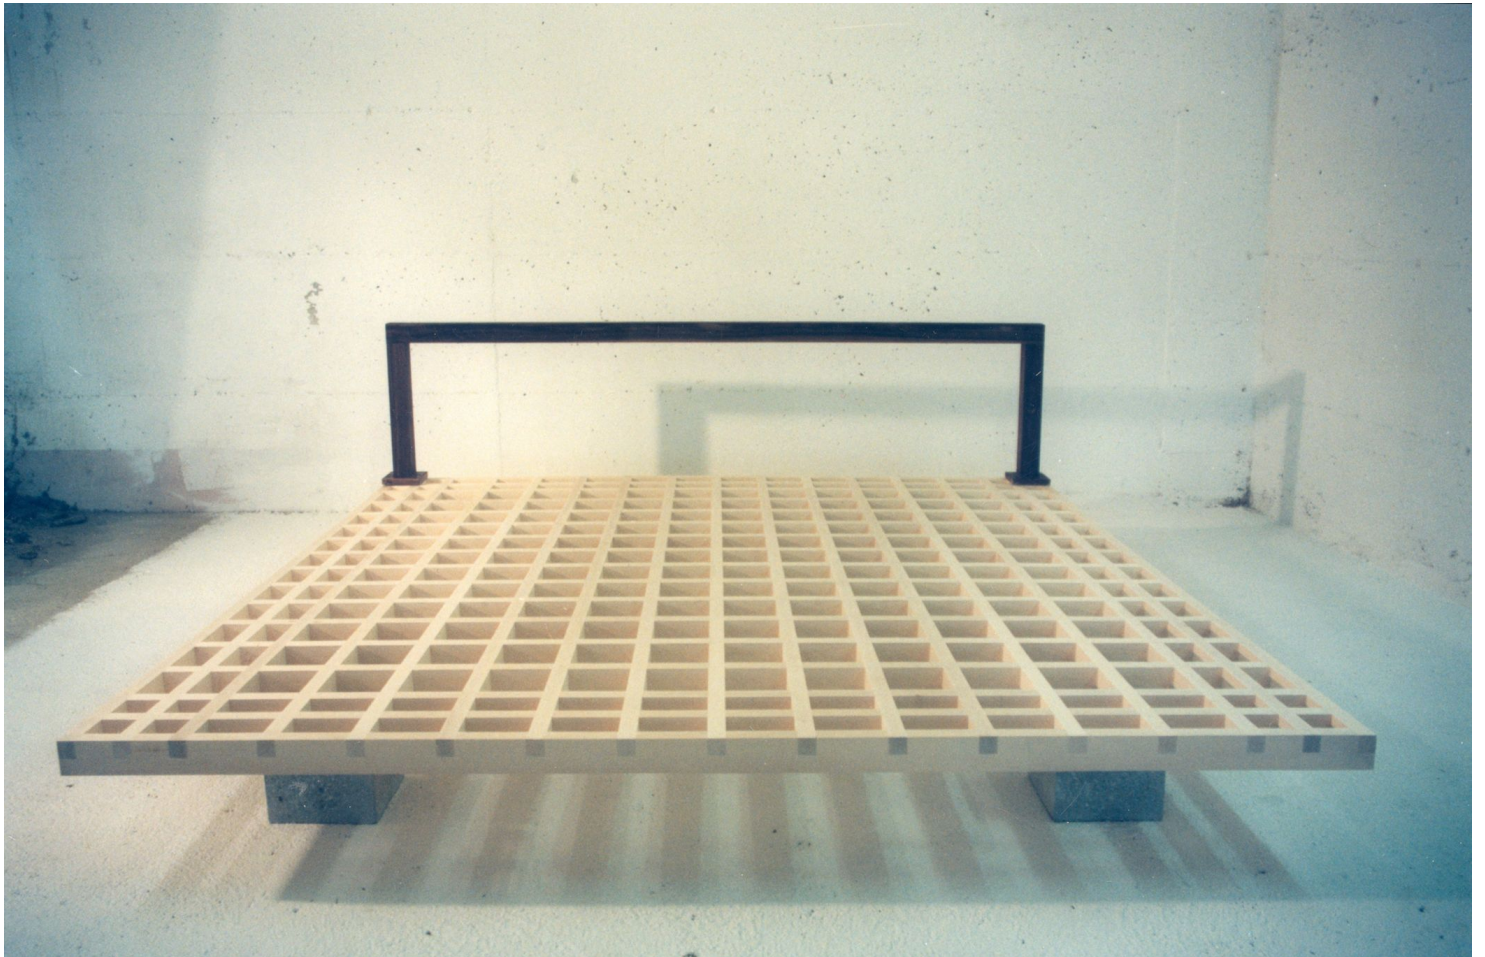

# Sparta

Info

Category  
Interior

Copyright  
driendl\*architects ZT GmbH

Commissioner  
d\*a

Period  
1997

Type  
self-initiative

Status  
built