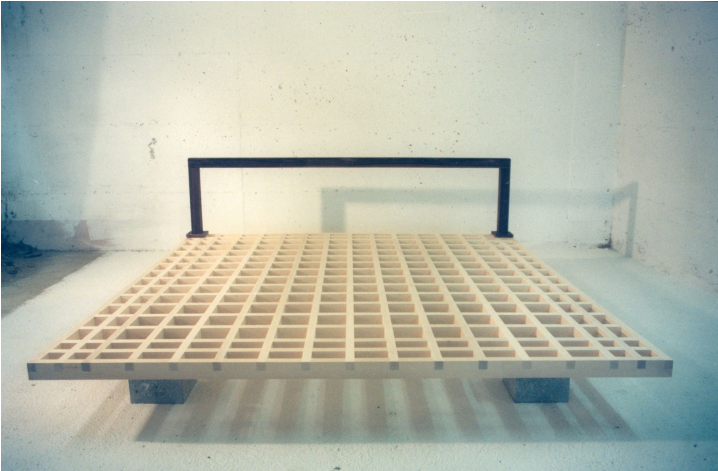

# Sparta

Info

Category  
Interior

Copyright  
driendl\*architects ZT GmbH

Commissioner  
d\*a

Period  
1997

Type  
self-initiative

Status  
built