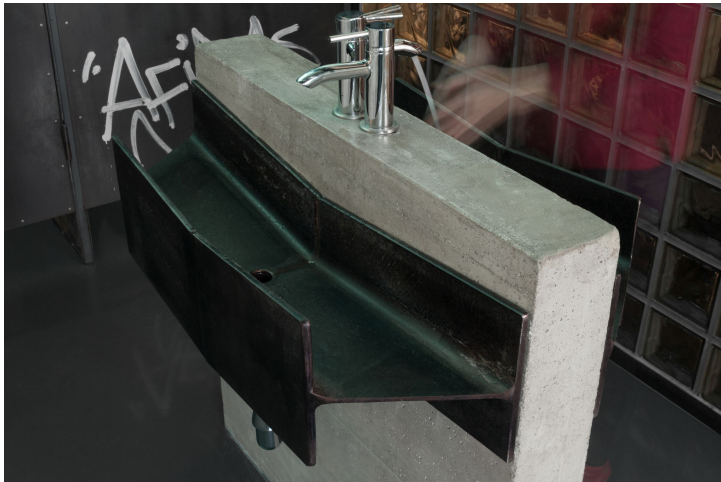

Washbasin

Gallery

Info

Category
Interior

Copyright
driendl*architects ZT GmbH

City
Vienna

Commissioner
Zweitbester GmbH

Period
2011