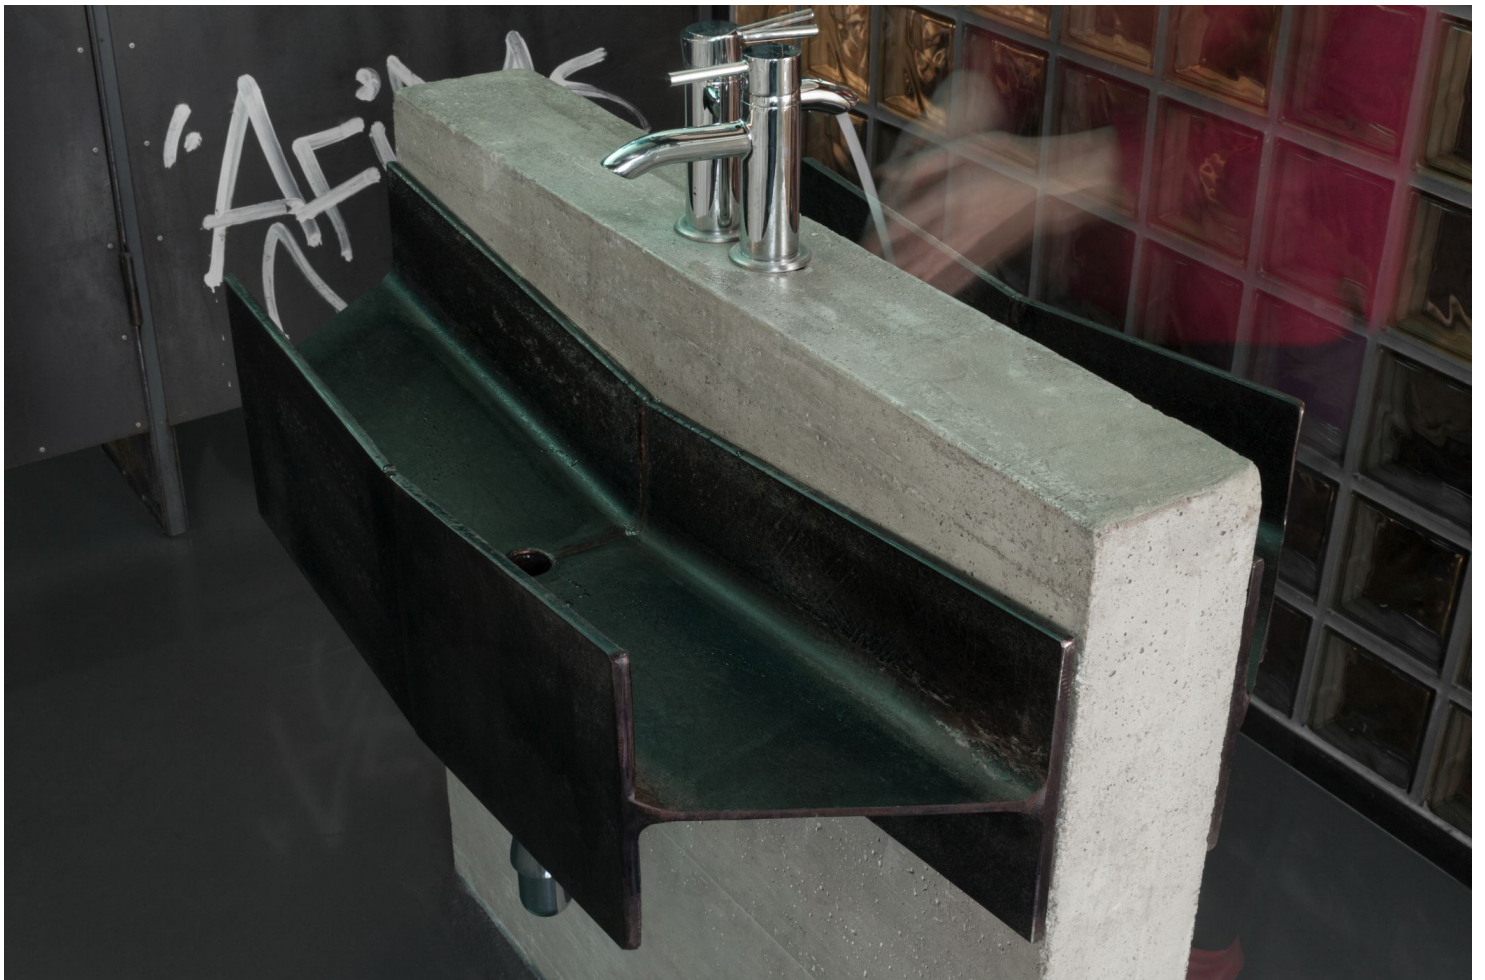

Washbasin

Gallery

Info

Category
Interior

Copyright
driendl*architects ZT GmbH

City
Vienna

Commissioner
Zweitbester GmbH

Period
2011