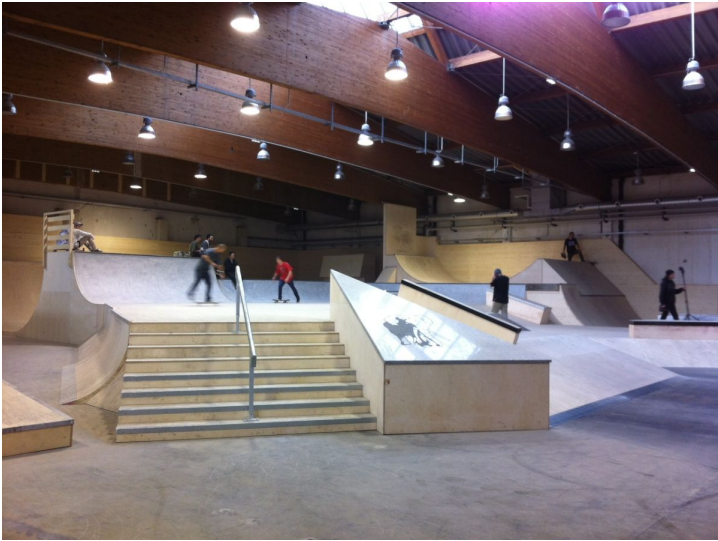

# Skate hall

Info

Category  
Sports/Leisure

Copyright  
driendl\*architects ZT GmbH

City  
Innsbruck

Commissioner  
IIG

Period

Type  
direct